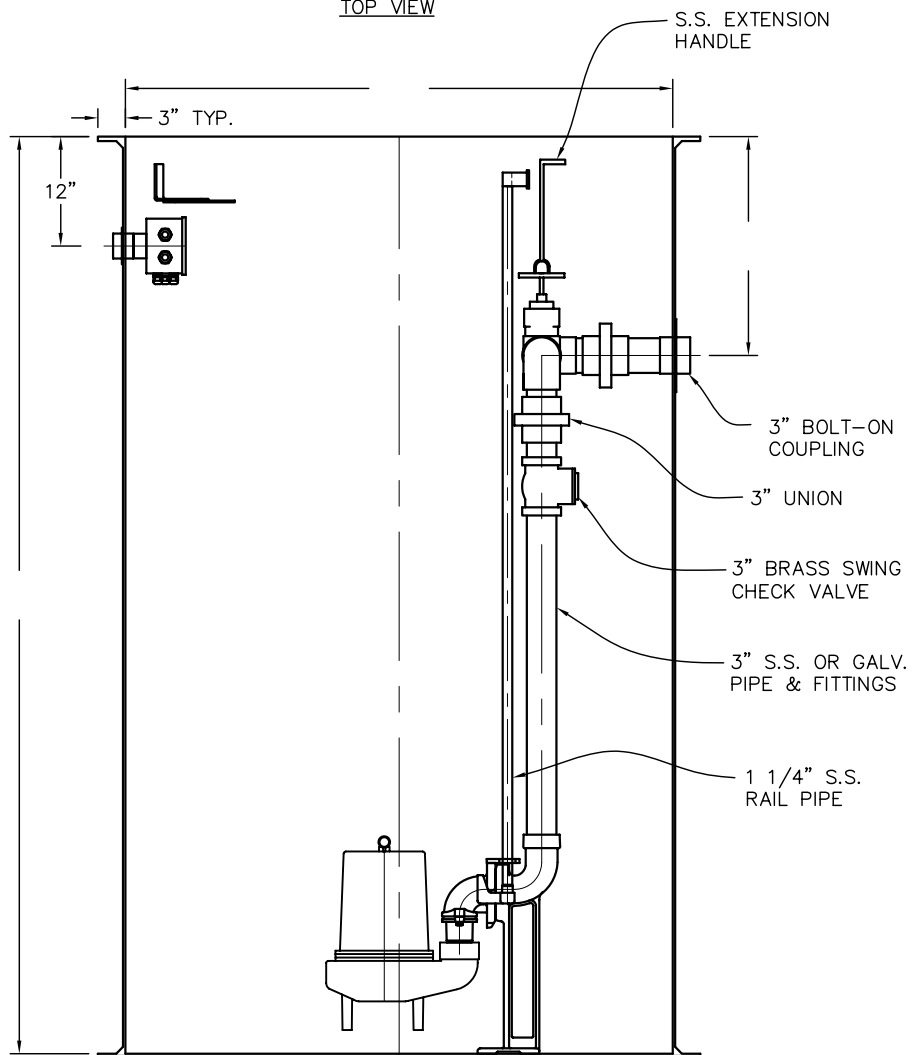

TOP VIEW

SIDE VIEW

STEELE PLASTICS, INC.  
 P.O. Box 1076 / 1280 Sturgis Rd.  
 Conway, AR 72033  
 (501) 327-5122 Fax (501) 327-0807

TITLE	FREE FLOW DUPLEX RAIL BASES - S.S./Galv.	
PROJECT		
CUSTOMER	JOB NO.	
	P.O. NO.	
	DWG. NO.	0300VMTL