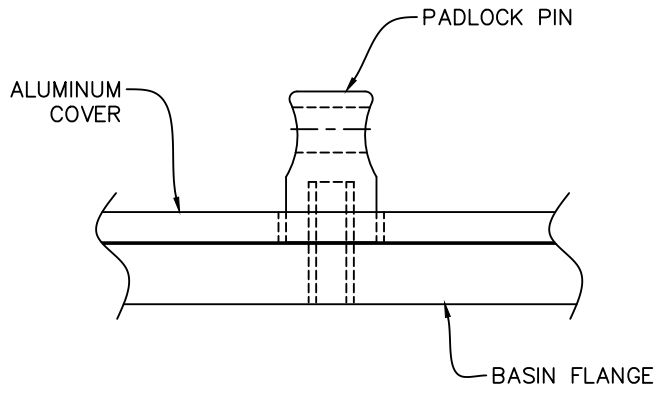

TOP VIEW

DETAILED SIDE VIEW OF PADLOCK PIN INSTALLED

-300 PSF LOAD RATING

STEELE PLASTICS, INC.
 1280 Sturgis Rd.
 Conway, AR 72034
 (501) 327-5122 Fax (501) 327-0807

TITLE		24" ALUMINUM 70/30 SPLIT COVER	
PROJECT		JOB NO.	
CUSTOMER		P.O. NO.	
		DWG. NO. CVA24FM	