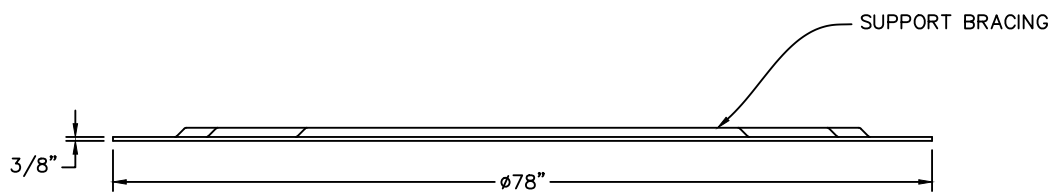

TOP VIEW

SIDE VIEW

STEELE PLASTICS, INC.
 1280 Sturgis Rd.
 Conway, AR 72034
 (501) 327-5122 Fax (501) 327-0807

TITLE 72" SOLID FRP BASIN COVER

PROJECT

JOB NO.

P.O. NO.

CUSTOMER