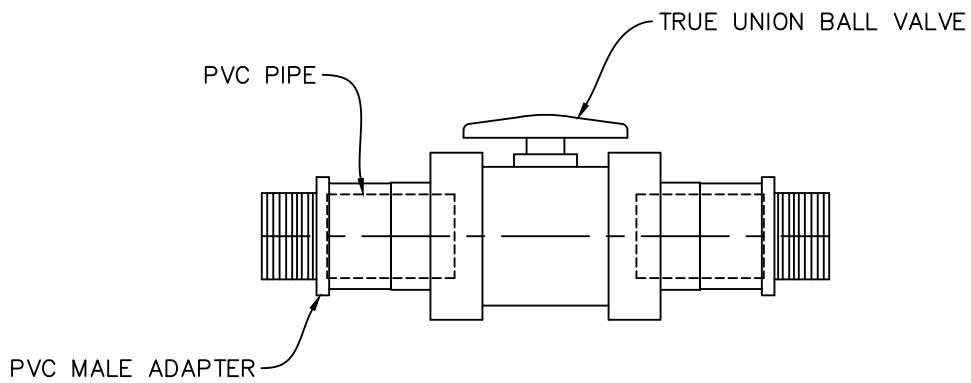

TOP VIEW

SIDE VIEW

STEELE PLASTICS, INC.
 1280 Sturgis Rd.
 Conway, AR 72034
 (501) 327-5122 Fax (501) 327-0807

TITLE 1 1/4" DIA. PVC SIMPLEX MANIFOLD

PROJECT

JOB NO.

P.O. NO.

CUSTOMER