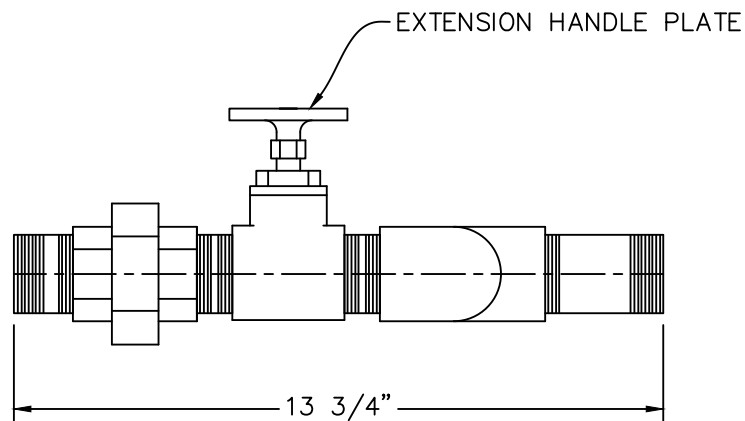

TOP VIEW

SIDE VIEW

STEELE PLASTICS, INC.  
 1280 Sturgis Rd.  
 Conway, AR 72034  
 (501) 327-5122 Fax (501) 327-0807

TITLE 1 1/4" DIA. STAINLESS STEEL DUPLEX MANIFOLD

PROJECT

JOB NO.

P.O. NO.

CUSTOMER

DWG. NO.

MA-SD125