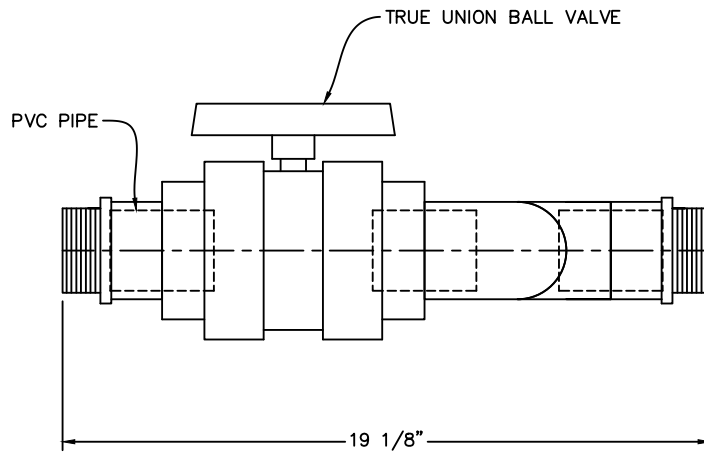

TOP VIEW

SIDE VIEW

STEELE PLASTICS, INC.
 1280 Sturgis Rd.
 Conway, AR 72034
 (501) 327-5122 Fax (501) 327-0807

TITLE		2" PVC DUPLEX MANIFOLD	
PROJECT		JOB NO.	
CUSTOMER		P.O. NO.	
		DWG. NO. MA-PD200	