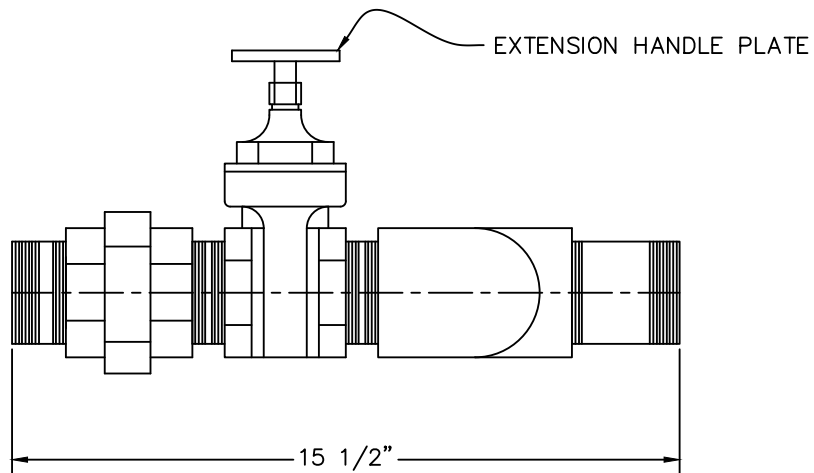

TOP VIEW

SIDE VIEW

STEELE PLASTICS, INC.  
 1280 Sturgis Rd.  
 Conway, AR 72034  
 (501) 327-5122 Fax (501) 327-0807

TITLE 2" DIA. STAINLESS STEEL DUPLEX MANIFOLD

PROJECT

JOB NO.

P.O. NO.

CUSTOMER

DWG. NO.

MA-SD200